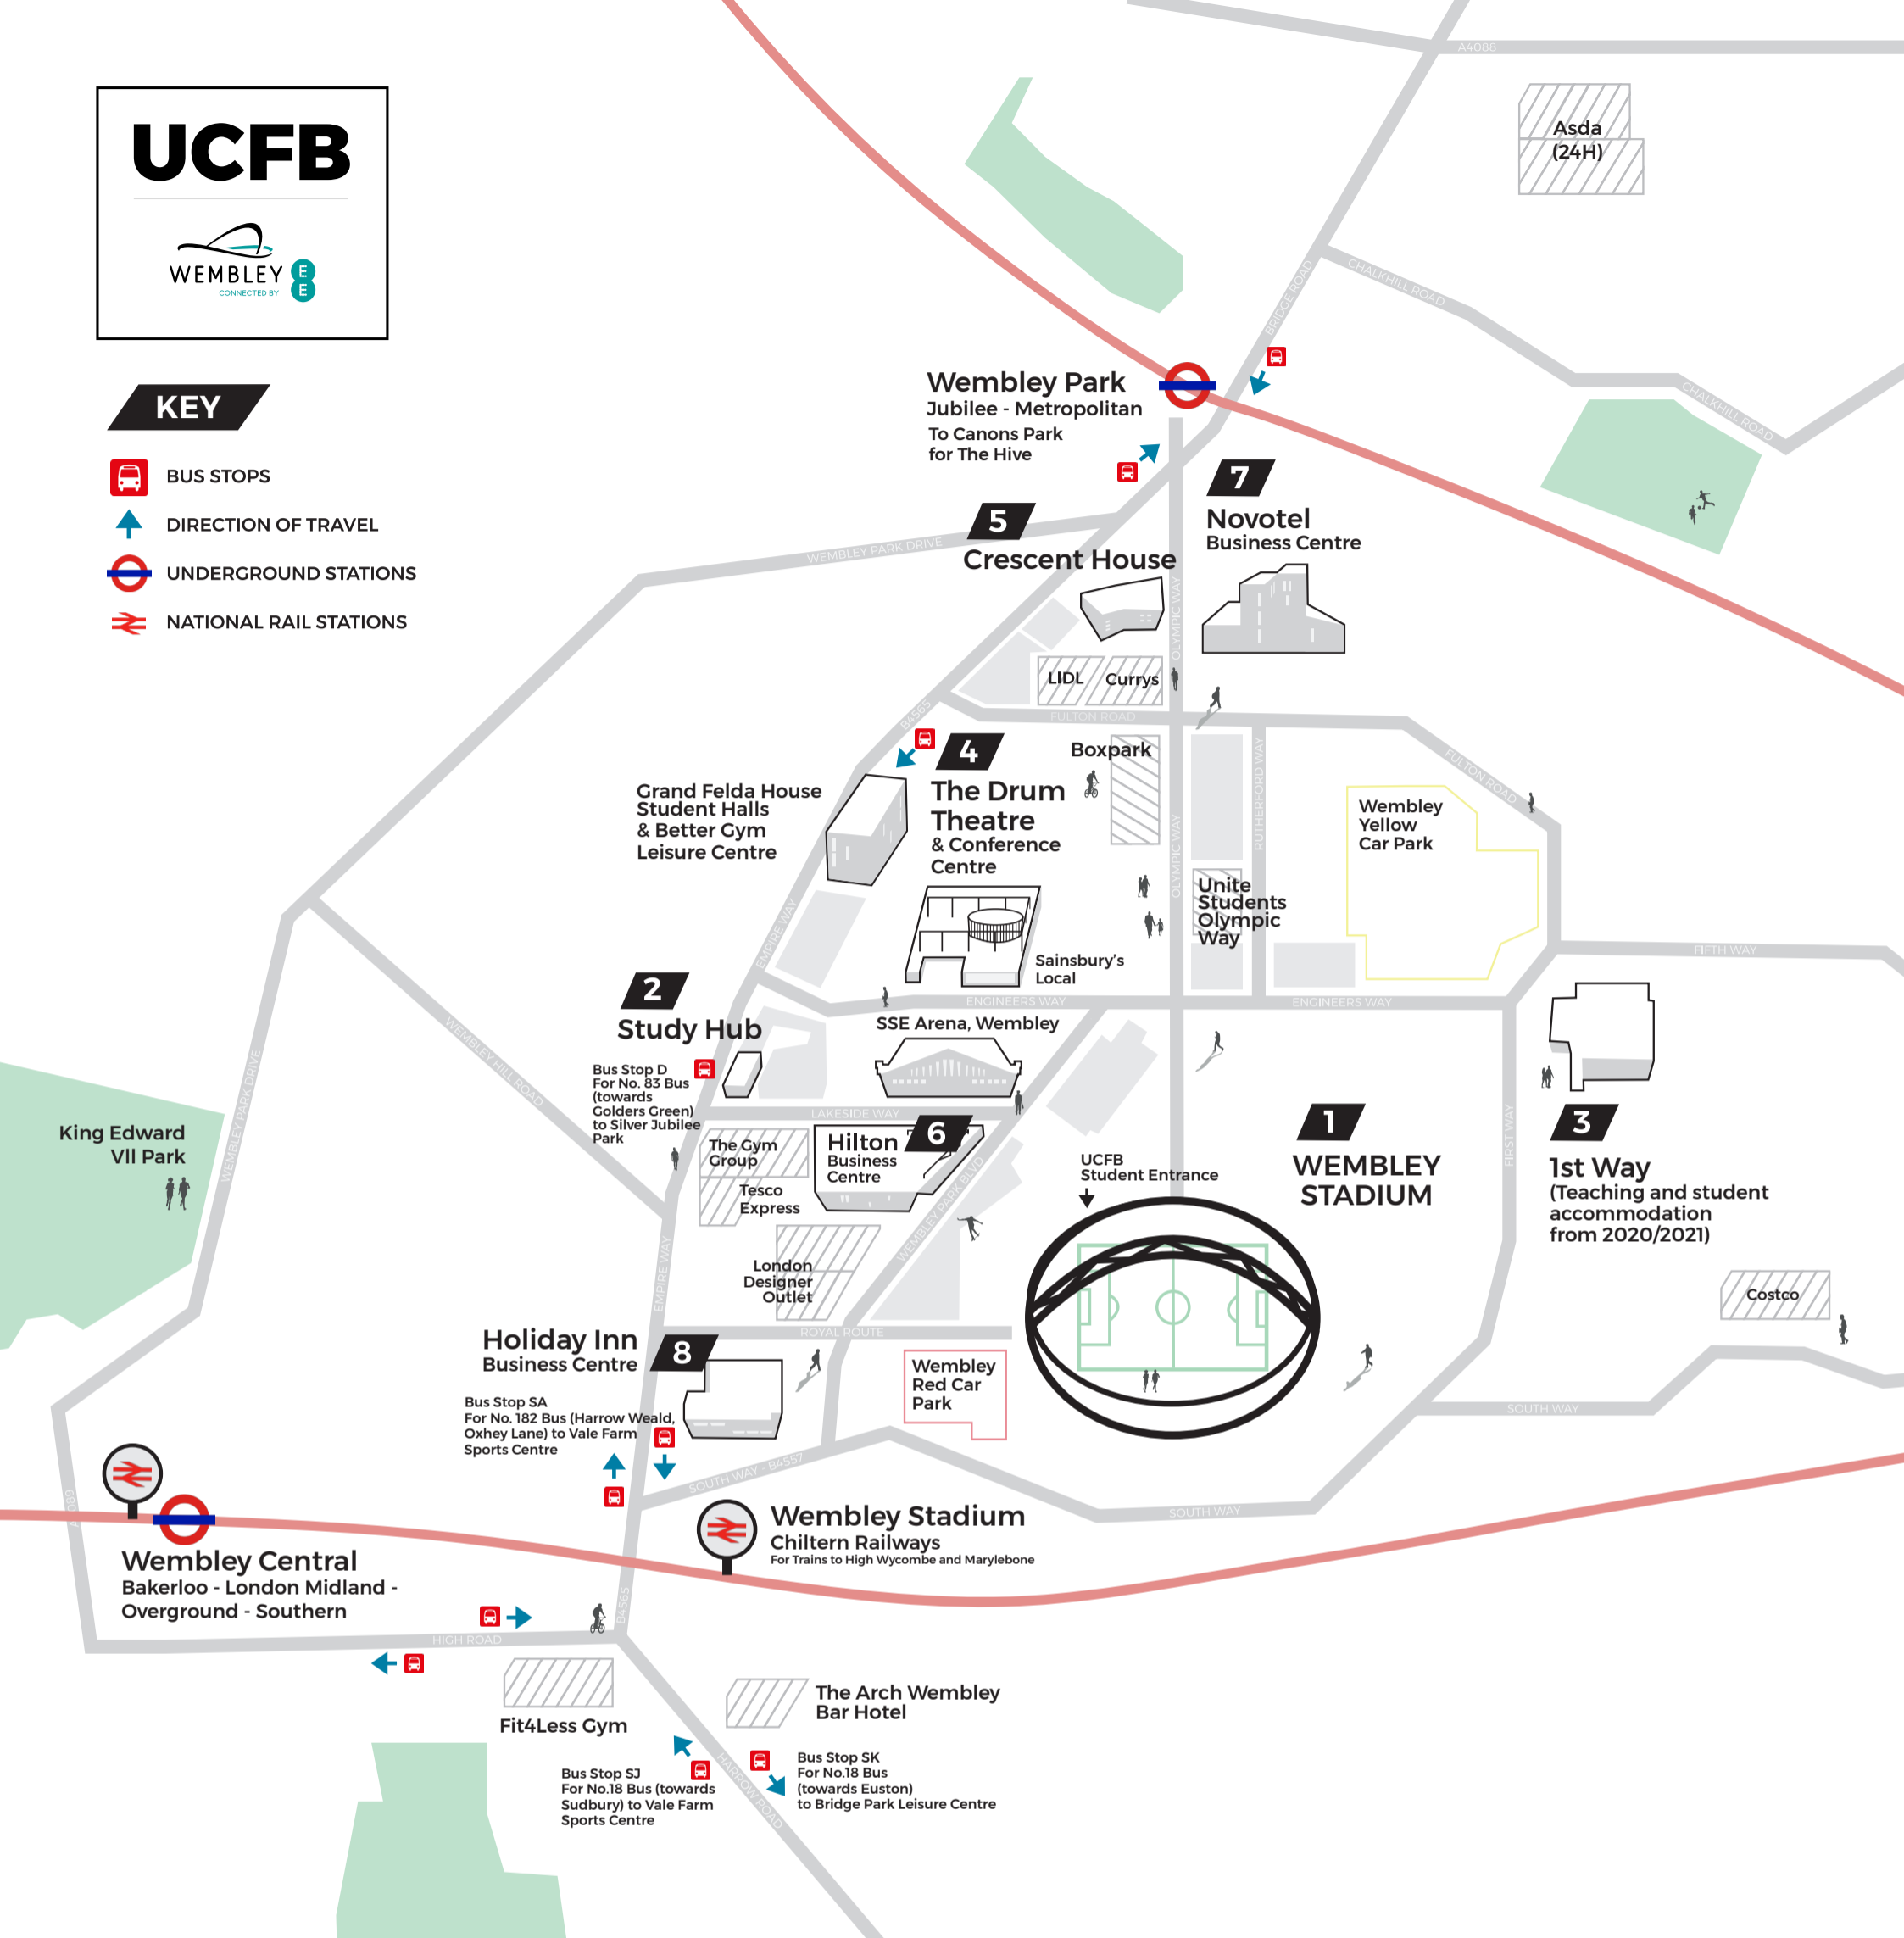

Or **Bus Times London - TfL timetable and travel info**

Uber Cabs
Download: **Uber**

VALE FARM SPORTS CENTRE

WATFORD RD, WEMBLEY HA9 3HG
Take the **182** bus towards *Harrow Weald, Oxhey Lane* from bus stop **SA**, on Empire Way, opposite Holiday Inn. 25 minutes to Butlers Green, 2 min walk to Vale Farm.

THE HIVE

CAMROSE AVE, LONDON HA8 6AG
Take the **Jubilee Line** from *Wembley Park* to *Canons Park*. Turn left onto *Whitchurch Lane* and in through the main gate. (approx. 8 mins walk).

BRIDGE PARK COMMUNITY LEISURE CENTRE

BRENTFIELD, HARROW RD, LONDON NW10 0RG
Take the **18** bus (towards Euston) from bus stop **SK** on *Harrow Road*, or can alternatively walk approx. 35 minutes.

PURUSHOTTAM MAHAL SPORTS HALL

KINGSBURY ROAD, LONDON NW9 8AQ
(Entrance on *Townsend Lane*)
Take the **83** bus from *Lakeside Way Stop D*. Get off at *Townsend Lane stop D* outside the sports hall. Total time 17mins

UCFB WEMBLEY EXTENDED CAMPUS

← BUCKS NEW UNIVERSITY, HIGH WYCOMBE
Approx journey time: **33 mins** from Wembley Stadium Station to High Wycombe

TOWARDS CENTRAL LONDON →
12 mins

KEY

-  BUS STOPS
-  DIRECTION OF TRAVEL
-  UNDERGROUND STATIONS
-  NATIONAL RAIL STATIONS