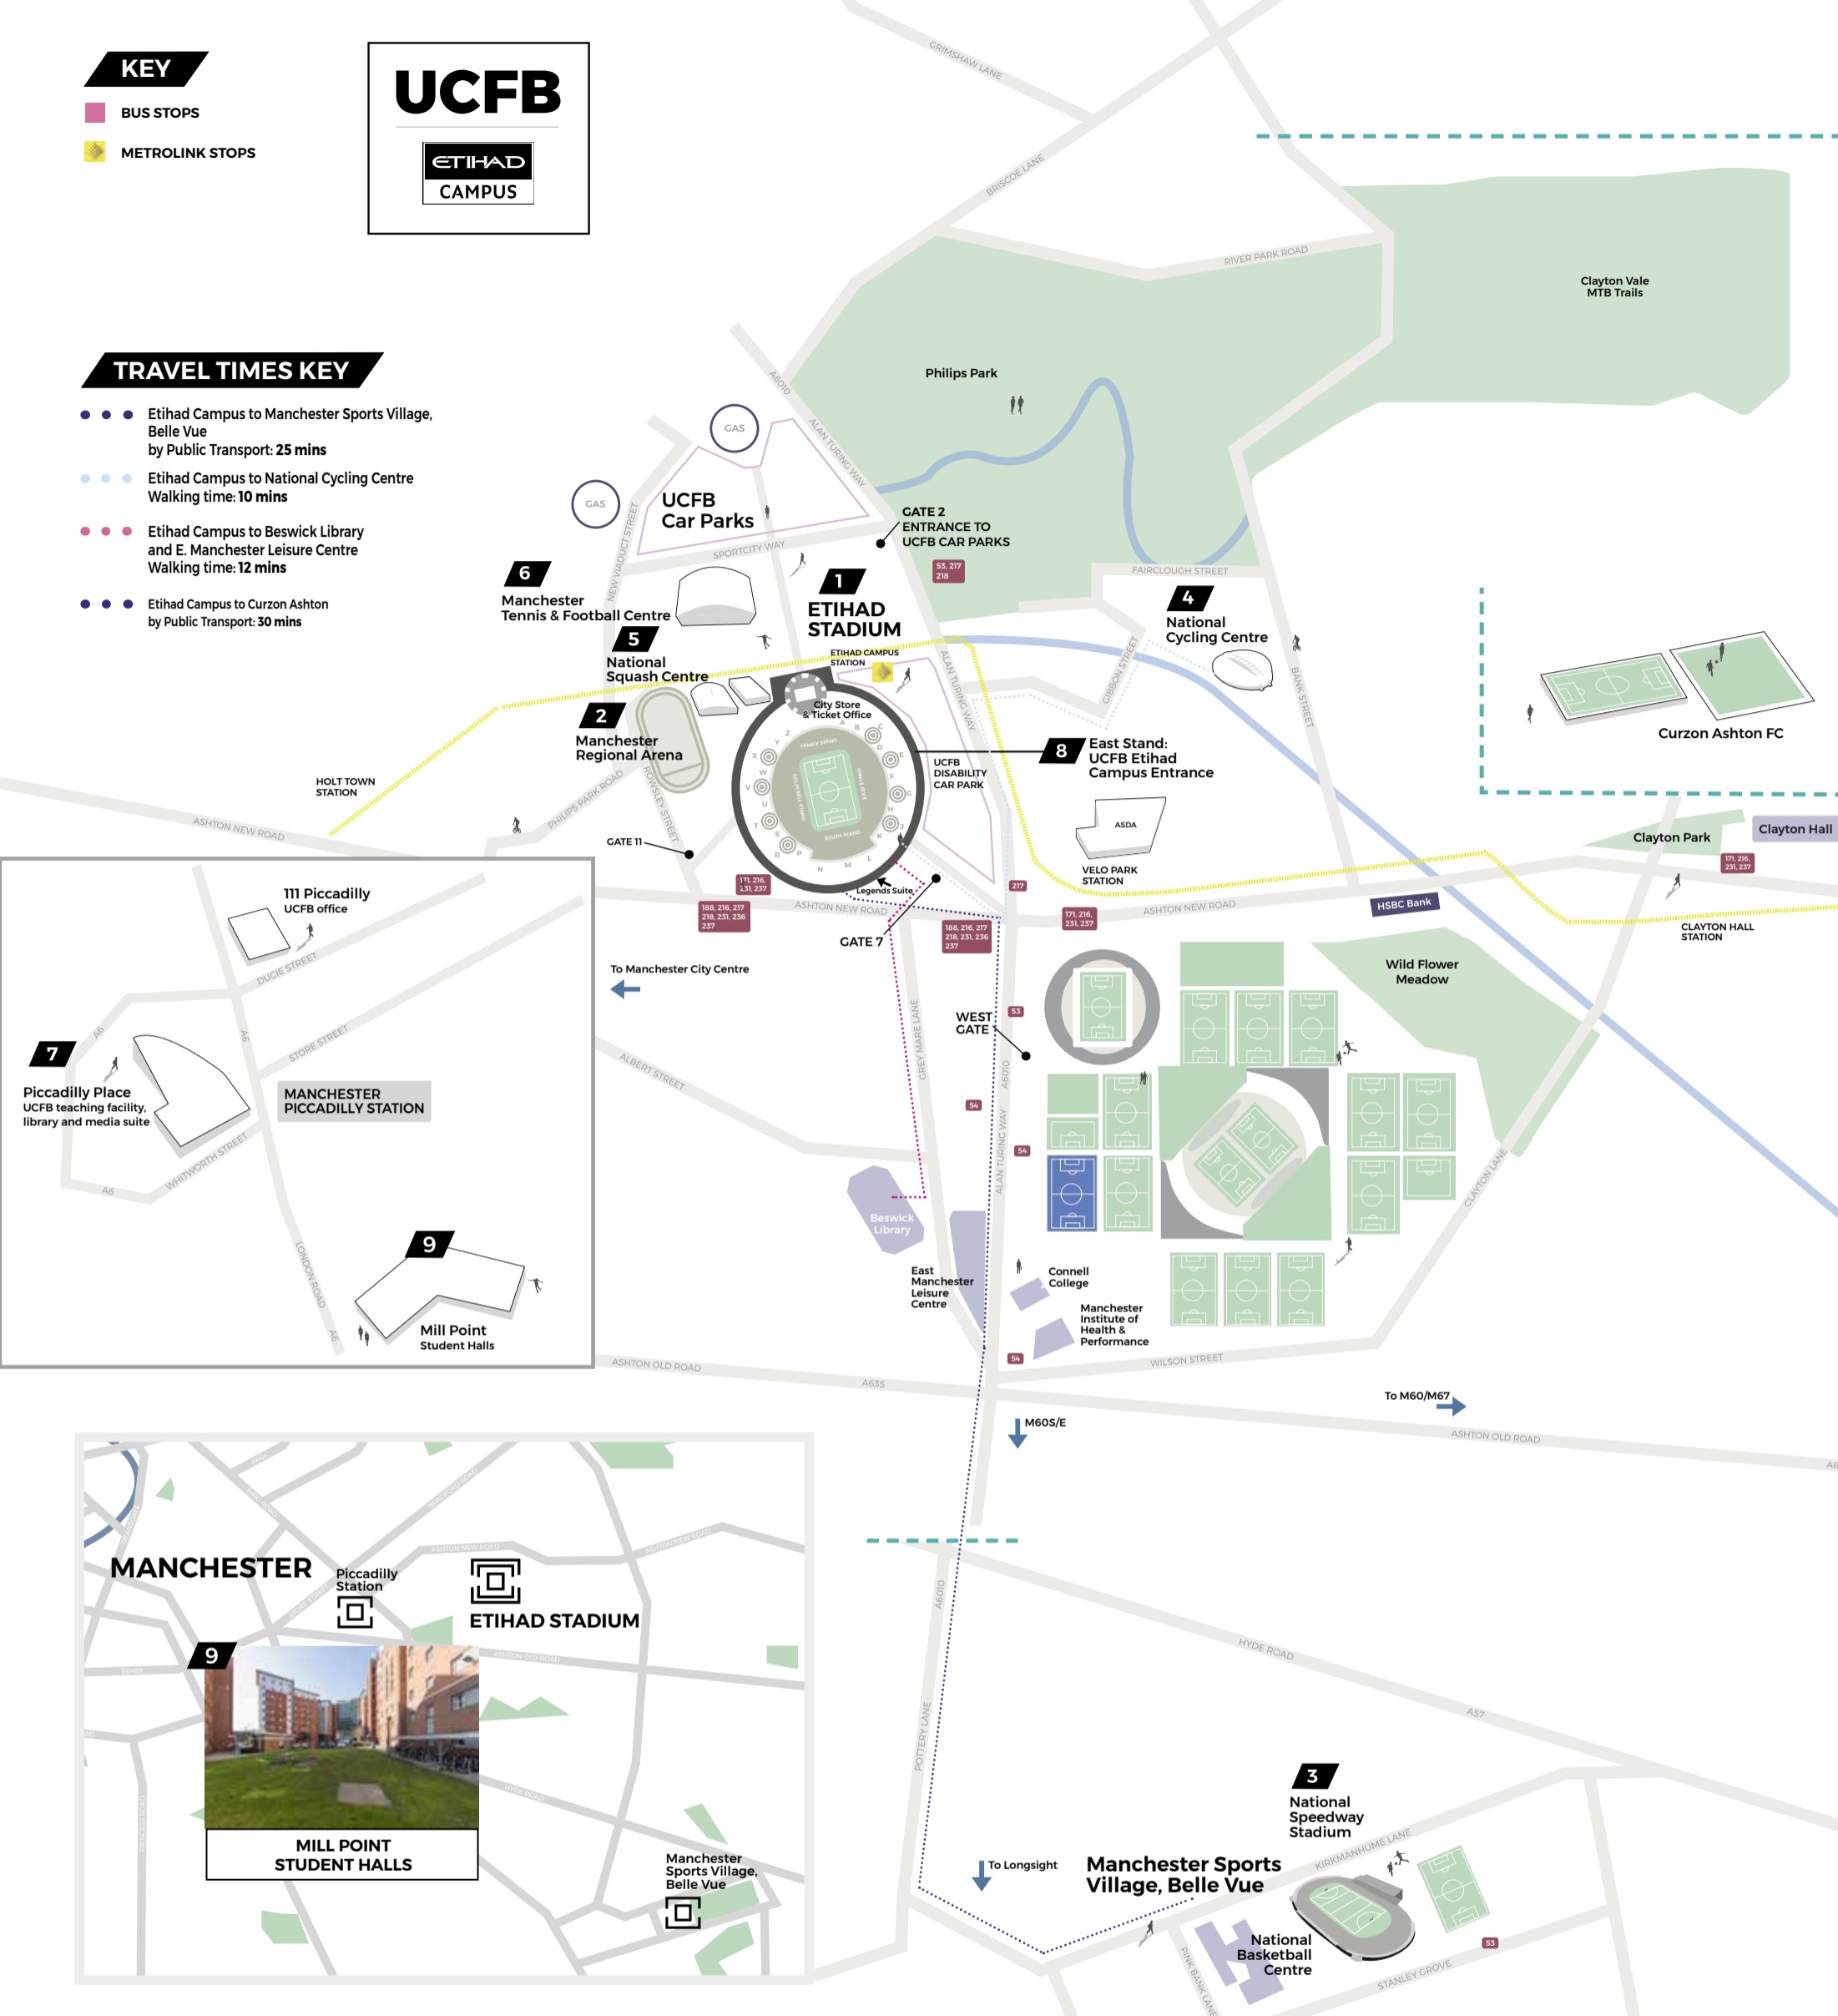

UCFB ETIHAD CAMPUS CLASSROOM LOCATIONS

National Speedway Stadium:
BELLE VUE SPORTS VILLAGE, KIRKMANSHULME LANE,
BELLE VUE, M12 4WB

- Peter Craven Room 1 (1st floor)
- Peter Craven Room 2 (1st floor)
- Peter Craven Room 3 (1st floor)
- Peter Craven Room 4 (1st floor)
- Ground Floor Classroom (Ground floor, access behind reception via the concourse)
- Boardroom (1st floor)
- Speedway Pitch (Ground floor, access behind reception via the concourse)
- Performance Analysis Suite

Manchester Tennis and Football Centre:
ETIHAD CAMPUS, 9 SPORTCITY WAY, MANCHESTER,
M11 3DU

- Tennis Centre Pitches
- Tennis Courts

National Cycling Centre (Velodrome):
STUART STREET, MANCHESTER, M11 4DQ

KEY

- BUS STOPS
- METROLINK STOPS

TRAVEL TIMES KEY

- Etihad Campus to Manchester Sports Village, Belle Vue by Public Transport: 25 mins
- Etihad Campus to National Cycling Centre Walking time: 10 mins
- Etihad Campus to Beswick Library and E. Manchester Leisure Centre Walking time: 12 mins
- Etihad Campus to Curzon Ashton by Public Transport: 30 mins

UCFB ETIHAD CAMPUS CLASSROOM LOCATIONS
ASHTON NEW ROAD, MANCHESTER, M11 3FF

- ETIHAD STADIUM:**
 Commonwealth Suite 1 (CWS1)
 (East Stand reception on the ground floor level)
 Commonwealth Suite 2 (CWS2)
 (East Stand reception on the ground floor level)
 Commonwealth Suite 3 (CWS3)
 (East Stand reception on the ground floor level)
 Citizens Suite
 (East Stand reception on the 1st floor)
 1894 Lecture Room 1 (1894 L1)
 (East Stand reception on the 2nd floor)
 1894 Lecture Room 2 (1894 L2)
 (East Stand reception on the 2nd floor)
 1894 Lecture Room 3 (1894 L3)
 (East Stand reception on the 2nd floor)
 Box 3/4 (East Stand reception on the 2nd floor)
 Box 9/10 (East Stand reception on the 2nd floor)
 Box 30 (East Stand reception on the 2nd floor)
 Box 32/33 (East Stand reception on the 2nd floor)
 Box 29 (East Stand reception on the 2nd floor)
 Box 34 (East Stand reception on the 2nd floor)
 Joes East Suite