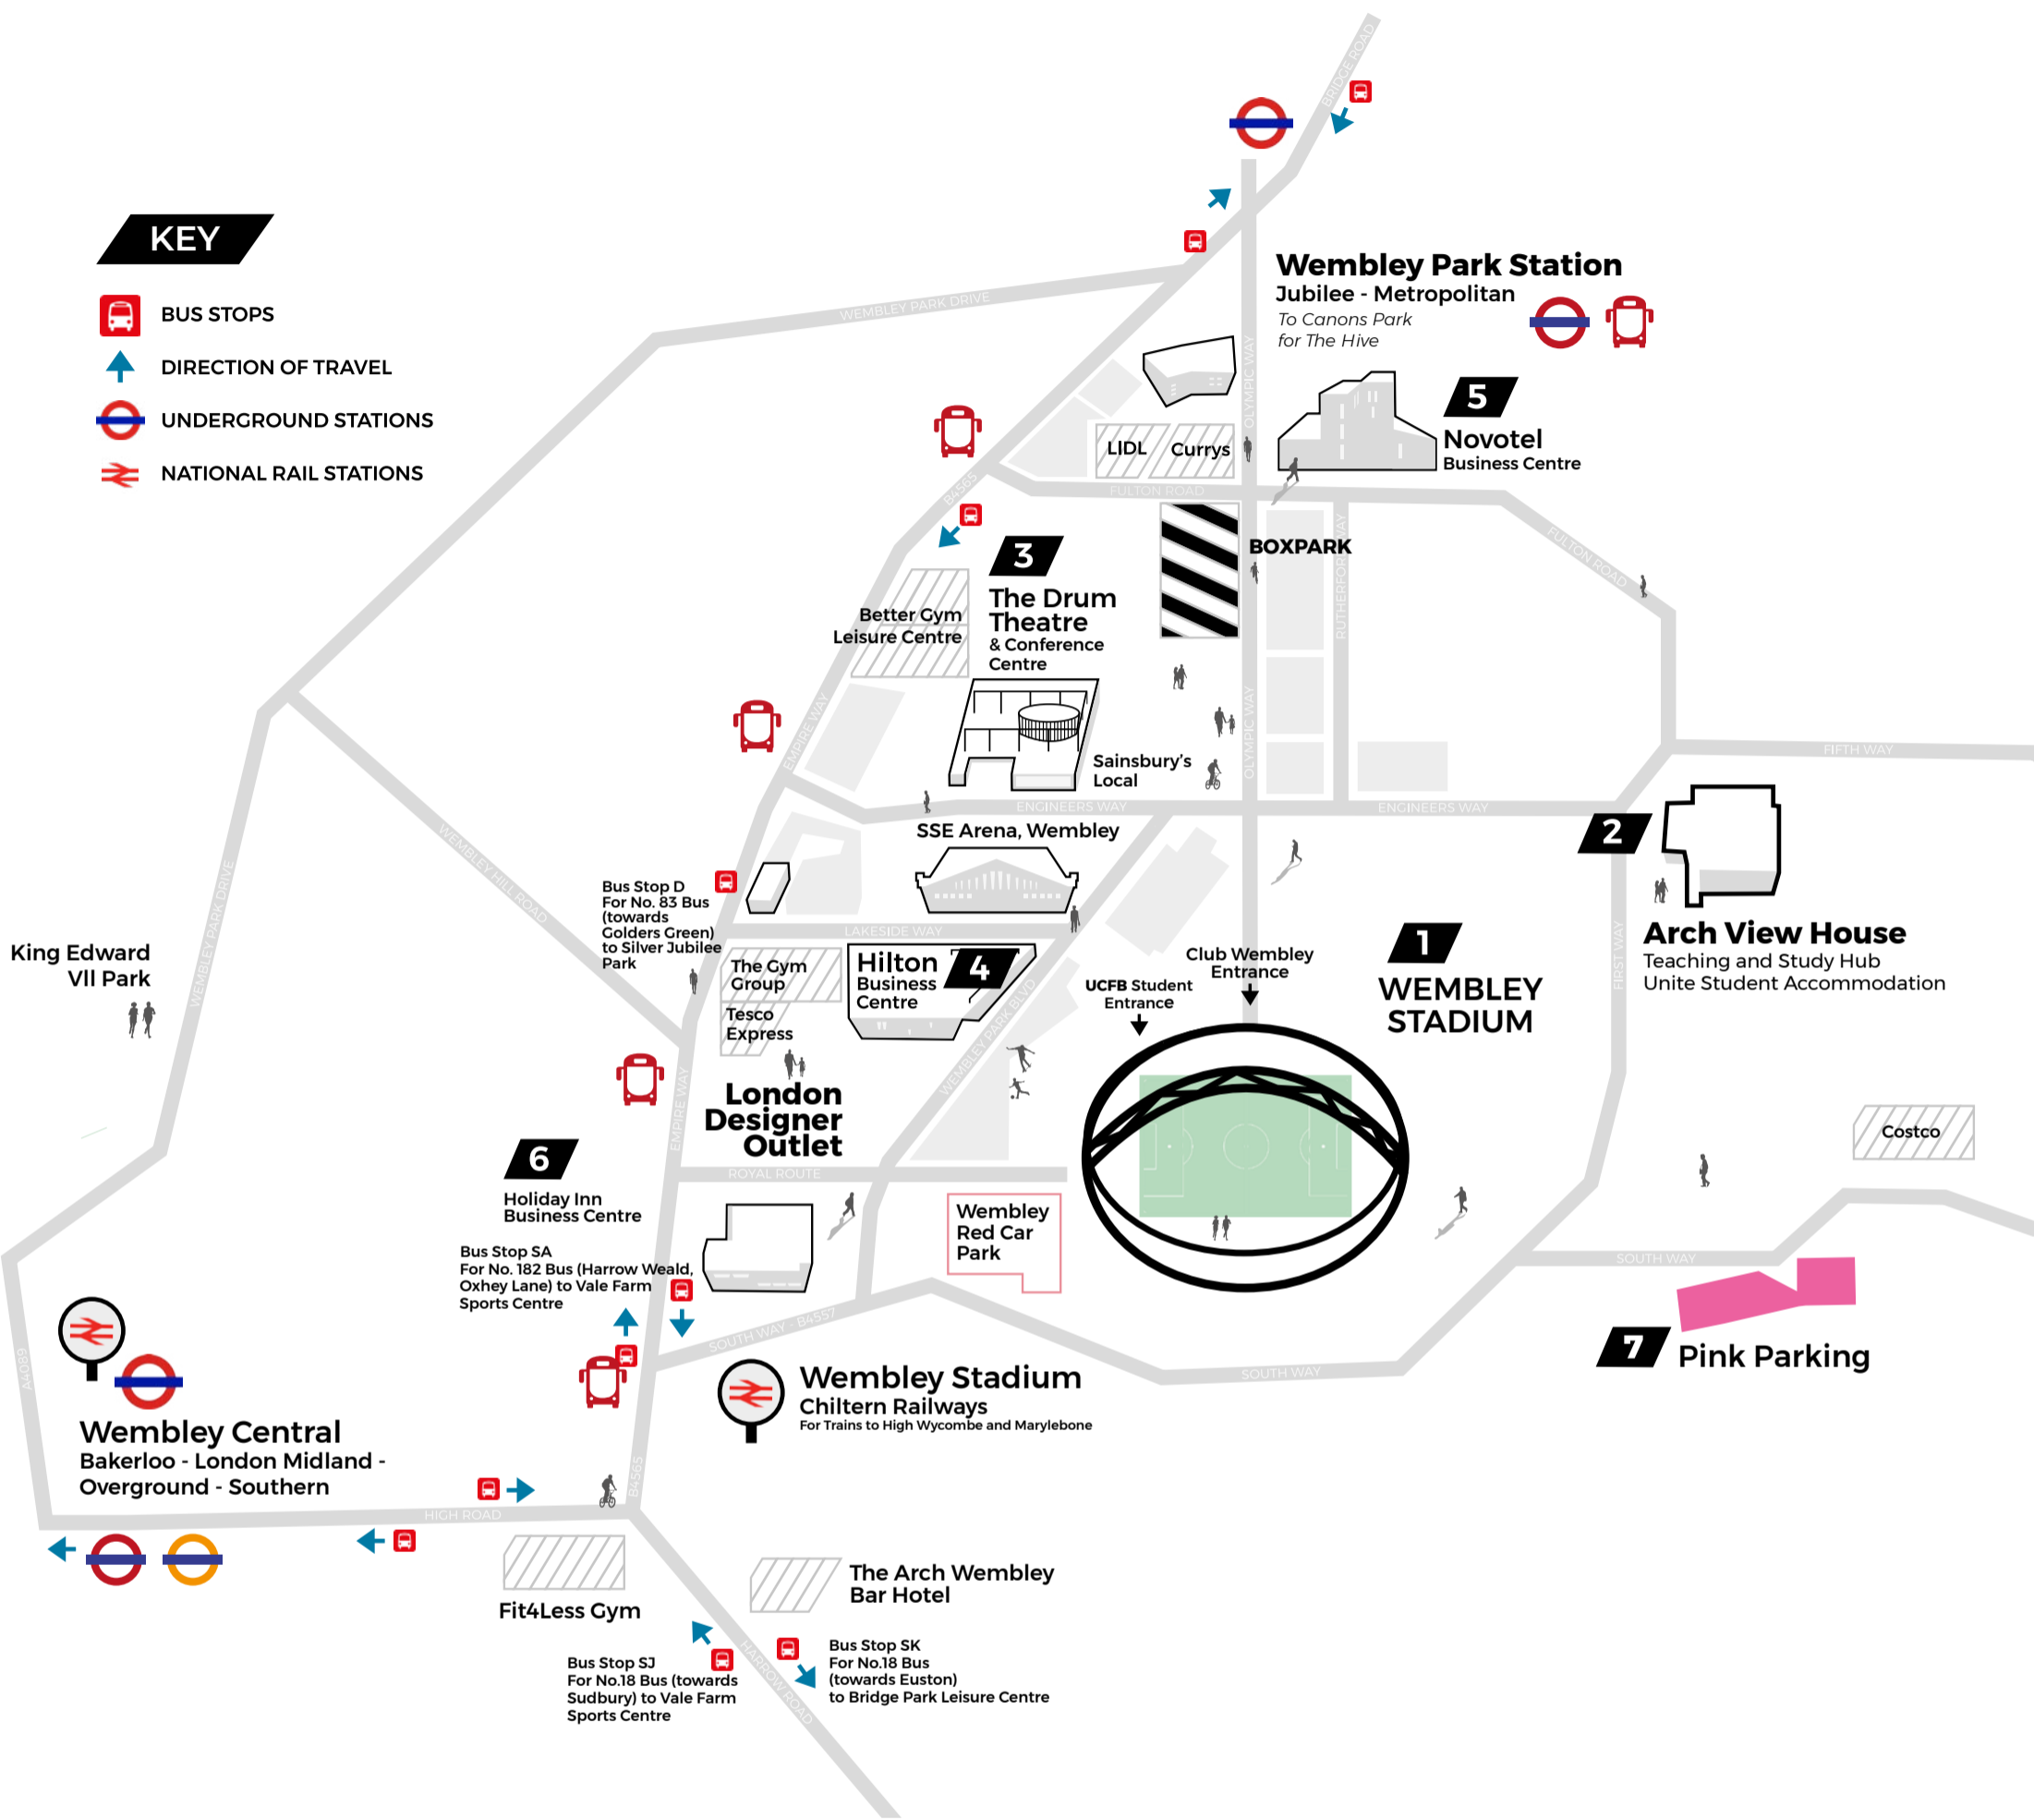

UCFB WEMBLEY CLASSROOMS

Wembley Stadium – Auditoriums and Seminar Rooms:

MEZZANINE FLOOR:
Danny Fullbrook Auditorium (DF)
Danny Fullbrook Seminar (DFS)

3RD FLOOR:
Pitch View West Auditorium 1 (PVW1)
Pitch View West Auditorium 2 (PVW2)
Pitch View West Seminar (PVWS)
Level 3: Boxes starting with the number 3
TV Studio
Venue/Café

4TH FLOOR
Level 4: Boxes starting with the number 4

THE DRUM THEATRE & CONFERENCE CENTRE
Floor Level 3: Conference Hall and Meeting Rooms

ARCH VIEW HOUSE
UCFB Auditorium North
UCFB Auditorium Centre
UCFB Auditorium South
Atlanta Suite
Melbourne Suite
Toronto Suite
Broadcast Suite
Performance Analysis Suite
Sports Lab
New York Lounge
Miami Lounge
University Café