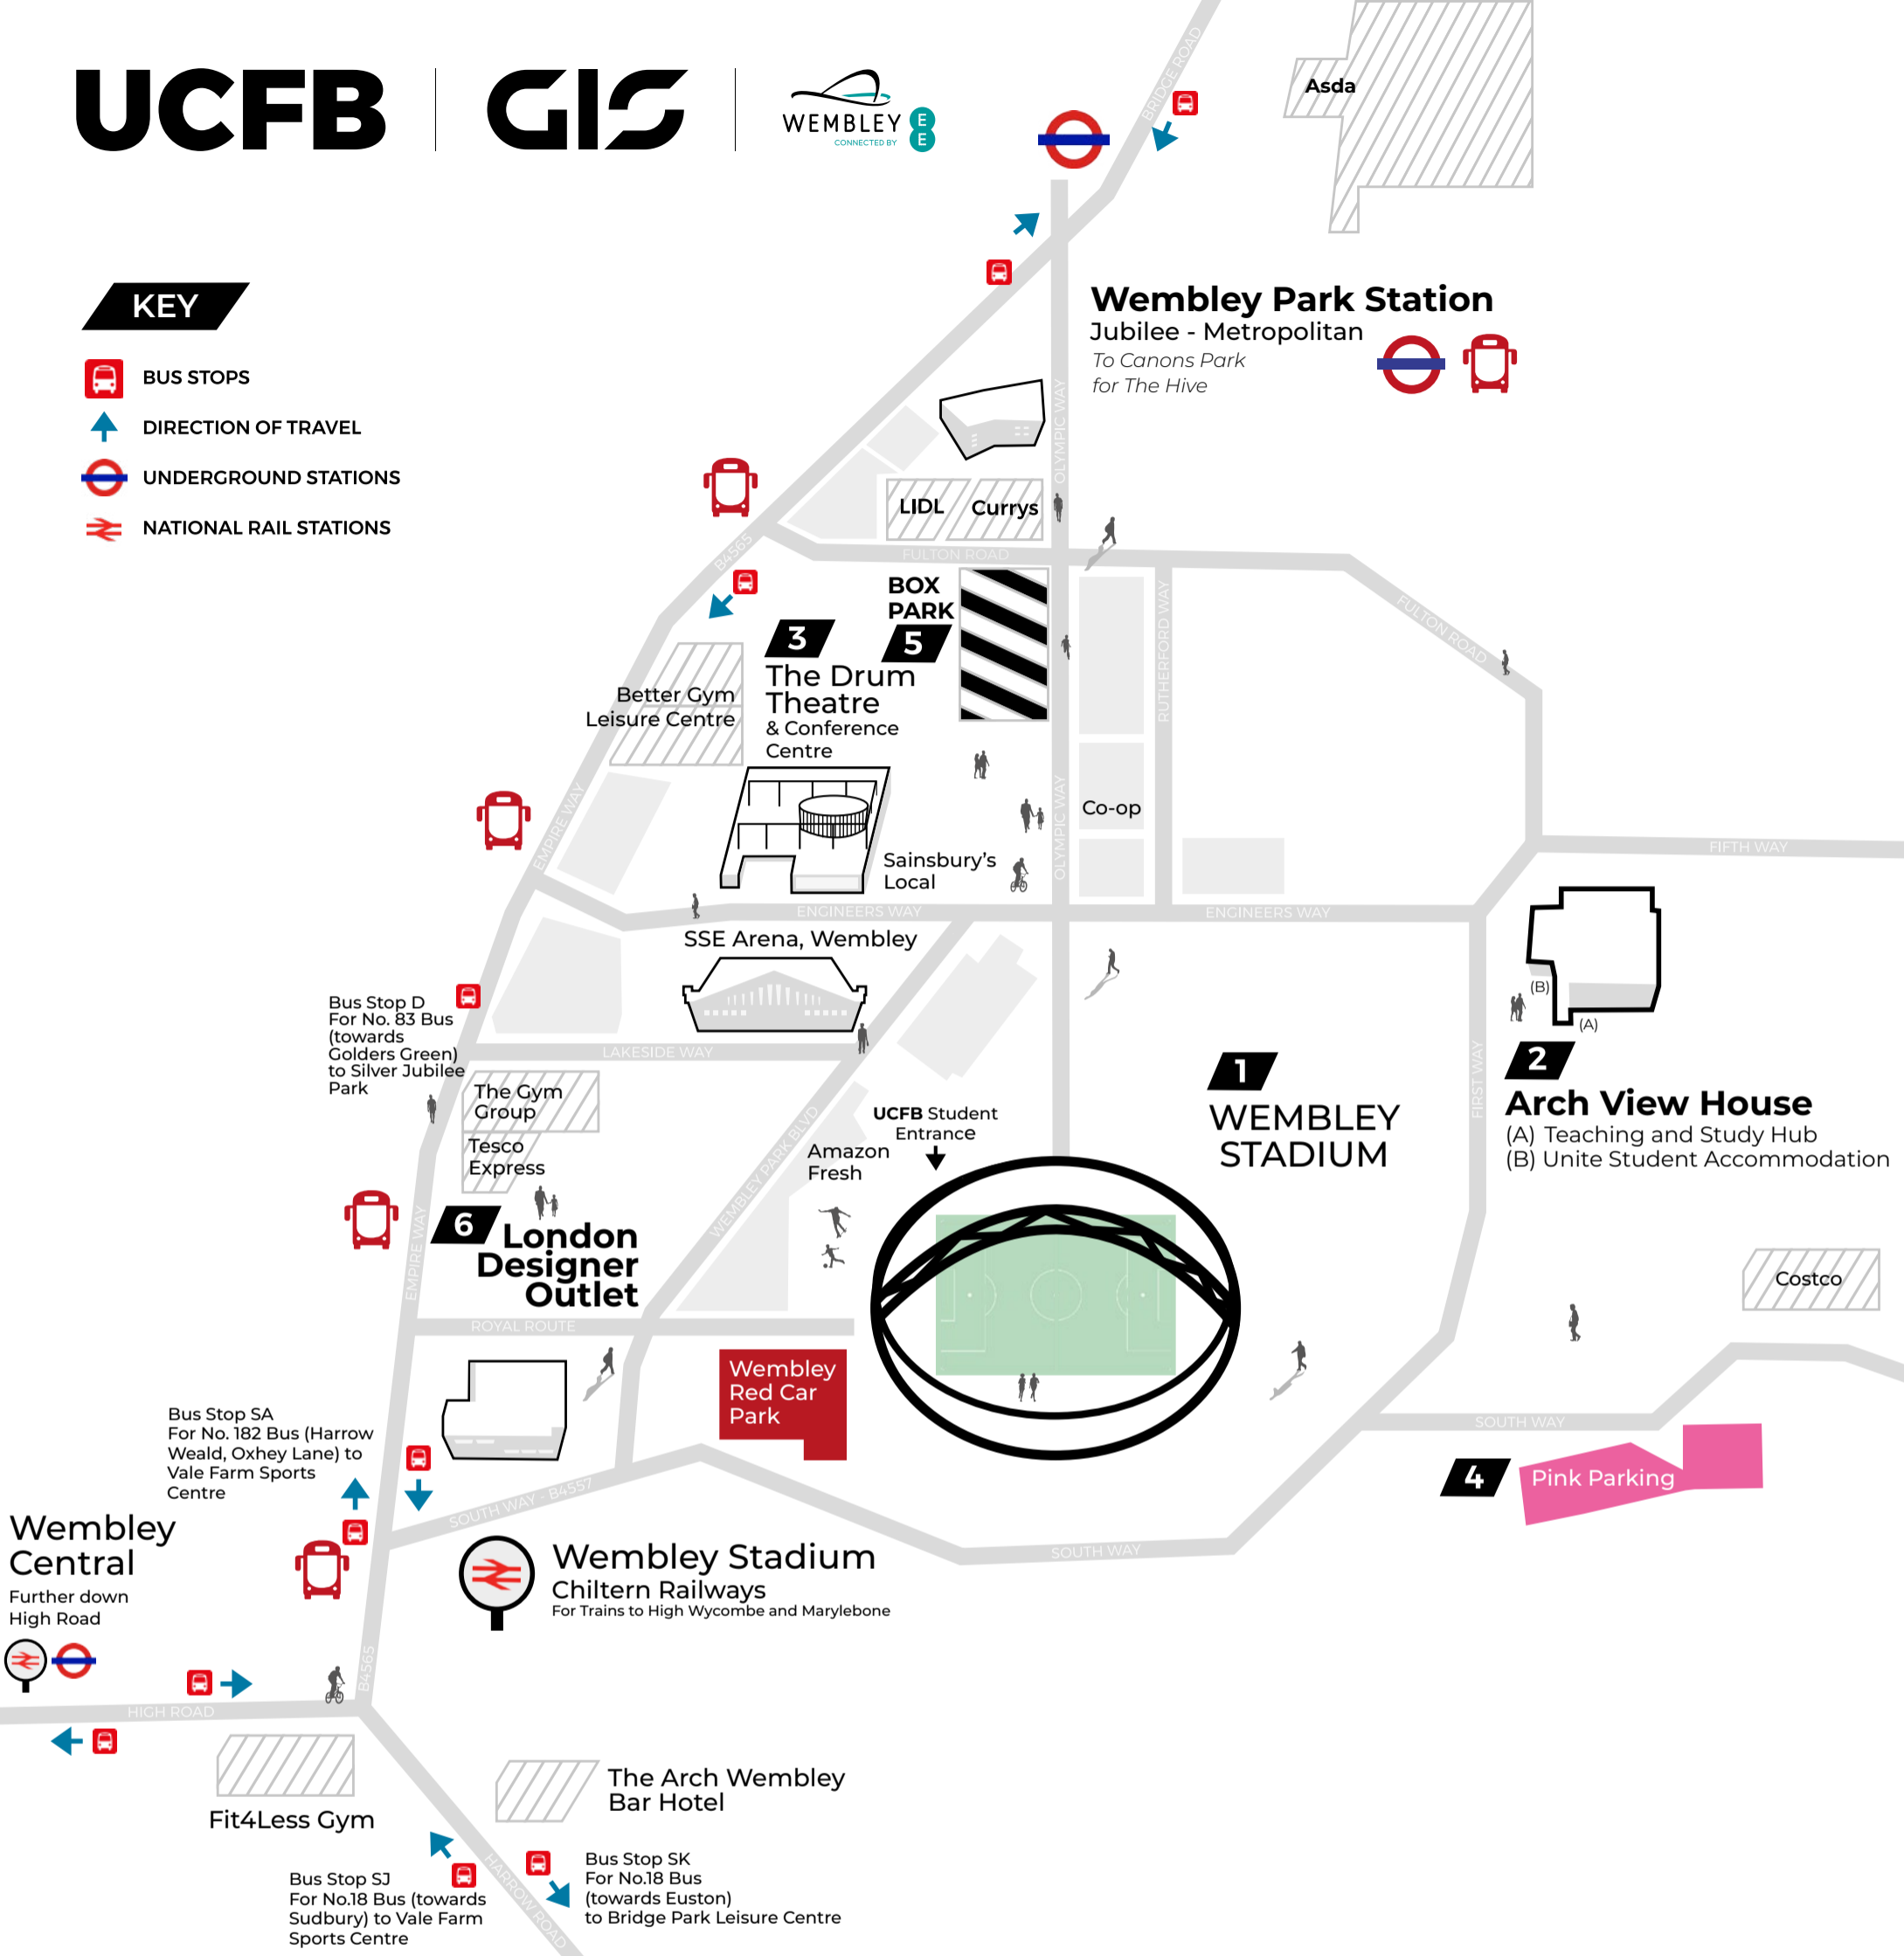

KEY

- BUS STOPS
- DIRECTION OF TRAVEL
- UNDERGROUND STATIONS
- NATIONAL RAIL STATIONS

UCFB WEMBLEY CLASSROOMS

1. **WEMBLEY STADIUM AUDITORIUMS AND SEMINAR ROOMS:**
2. **MEZZANINE FLOOR**
3. Danny Fullbrook Auditorium (DF)
   - Danny Fullbrook Seminar (DFS)
4. **3RD FLOOR**
5. Pitch View West Auditorium 1 (PVW1)
   - Pitch View West Auditorium 2 (PVW2)
   - Pitch View West Seminar (PVWS)
   - Level 3: Boxes starting with the number 3
   - TV Studio
   - Venue/Café
6. **4TH FLOOR**
7. Level 4: Boxes starting with the number 4

1. **THE DRUM THEATRE & CONFERENCE CENTRE**
2. Floor Level 3: Conference Hall and Meeting Rooms
3. **ARCH VIEW HOUSE**
4. UCFB Auditorium North
   - UCFB Auditorium Centre
   - UCFB Auditorium South
   - Atlanta Suite
   - Melbourne Suite
   - Toronto Suite
   - Broadcast Suite
   - Performance Analysis Suite
   - Sports Lab
   - New York Lounge
   - Miami Lounge
   - University Café