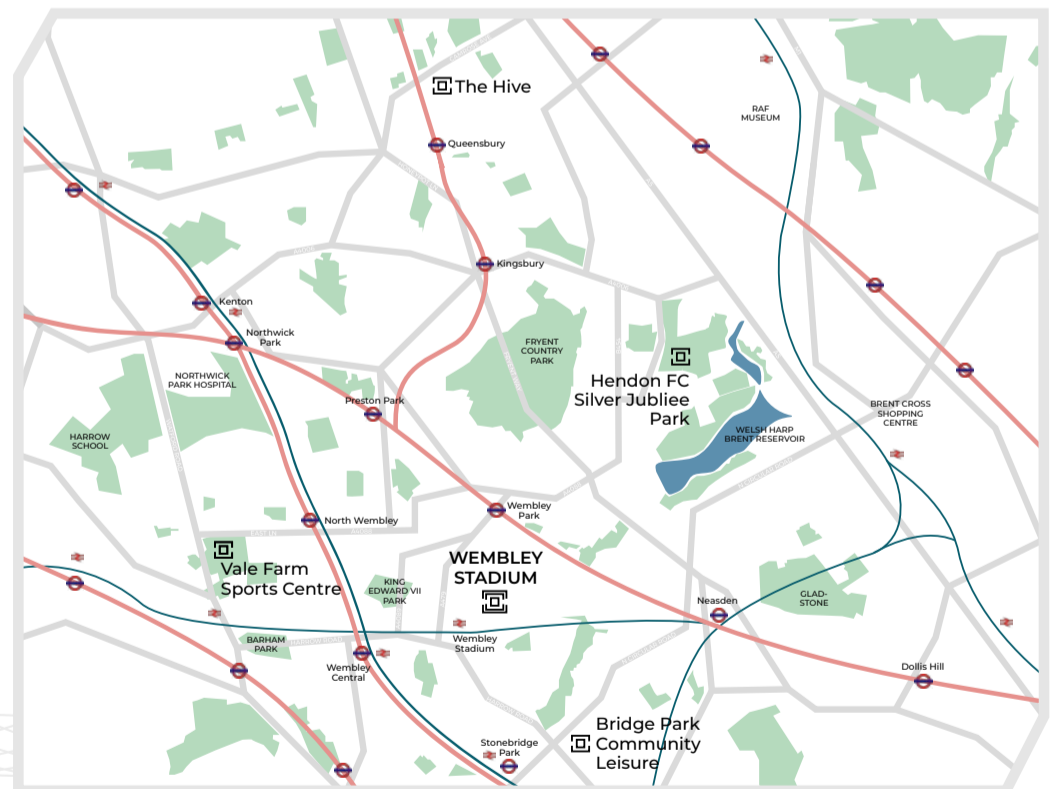

UCFB WEMBLEY EXTENDED CAMPUS