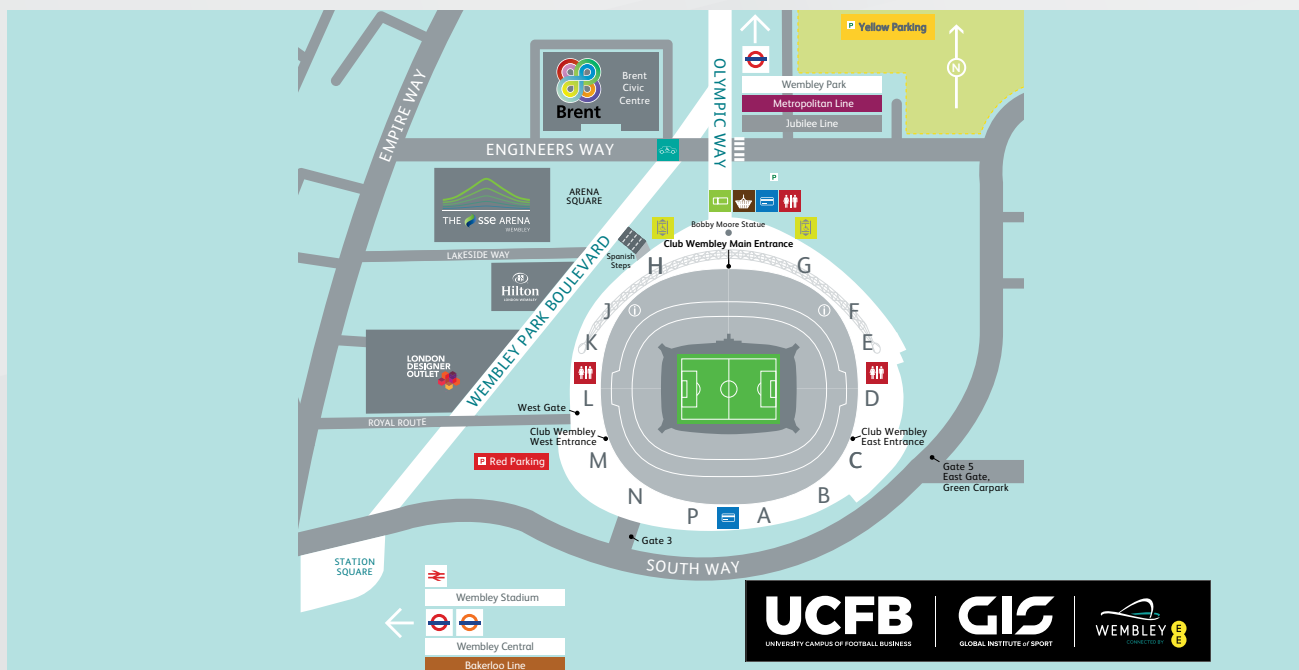

Getting There

By Car

Make your way to the stadium and follow signs for the Red Car Park off Royal Route (postcode HA9 8DS).

From the Red Car Park:

Exit the car park on foot onto Pacific Crescent and walk along the road until you reach Olympic Way. Follow the path under the Wembley Way ramp and enter the Stadium via the Club Wembley entrance.