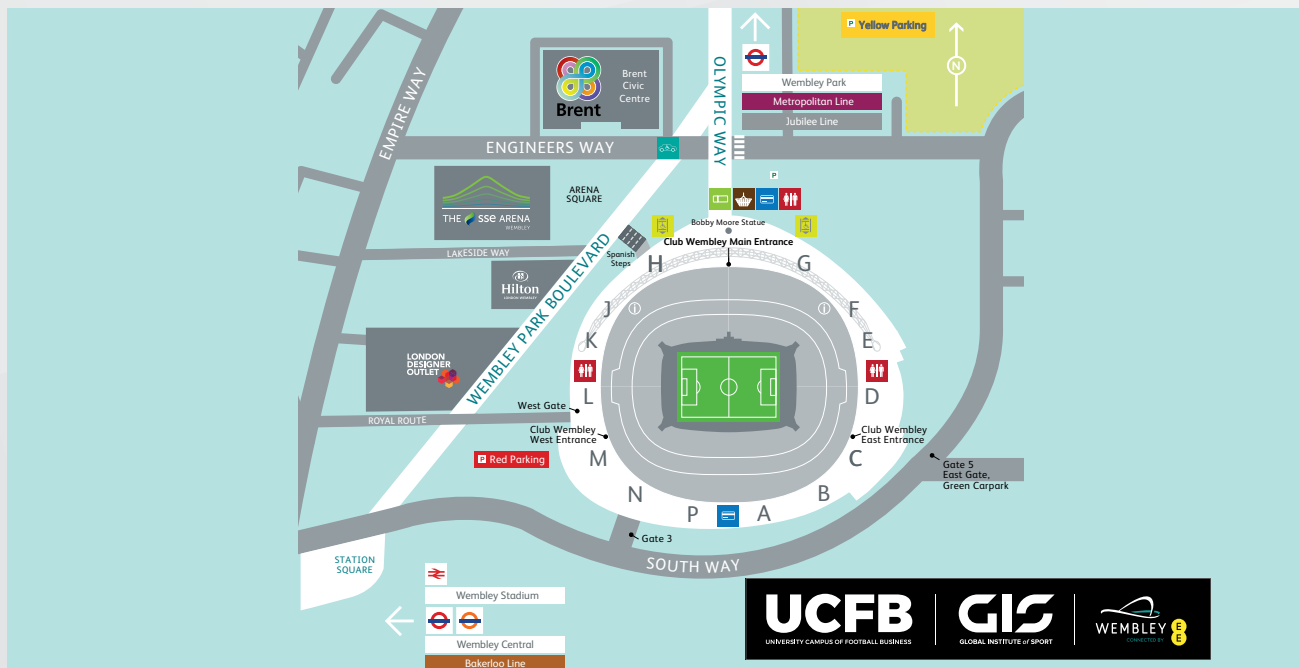

Getting There

By Car

Make your way to the stadium and follow signs for the Red Car Park off Royal Route (postcode HA9 8DS).

From the Red Car Park:

Exit the car park on foot onto Pacific Crescent and walk along the road until you reach Olympic Way. Follow the path under the Wembley Way ramp and enter the Stadium via the Club Wembley entrance.